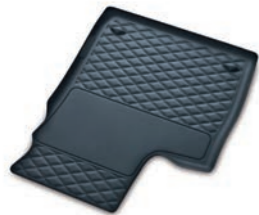

On those rare occasions when you may need to alert other road users to your position, the Hazard and Emergency Warning Light Set automatically emits bright flashing lights when placed on the ground. A compact, high-visibility Warning Triangle also warns approaching motorists of your presence.

Jewelled Torch

Hazard and Emergency
Warning Light Set

Warning Triangle

All Weather Floor Mats

Lambswool Rugs

Deep Pile Overmats

Flawless floors.

Keep your interior footwells and luggage space pristine.

Protect your footwells in winter conditions with high-quality Bentley-branded All Weather Floor Mats. Providing excellent grip and featuring raised edges to keep dirt and water contained, they are perfectly tailored to preserve your car's original carpets.